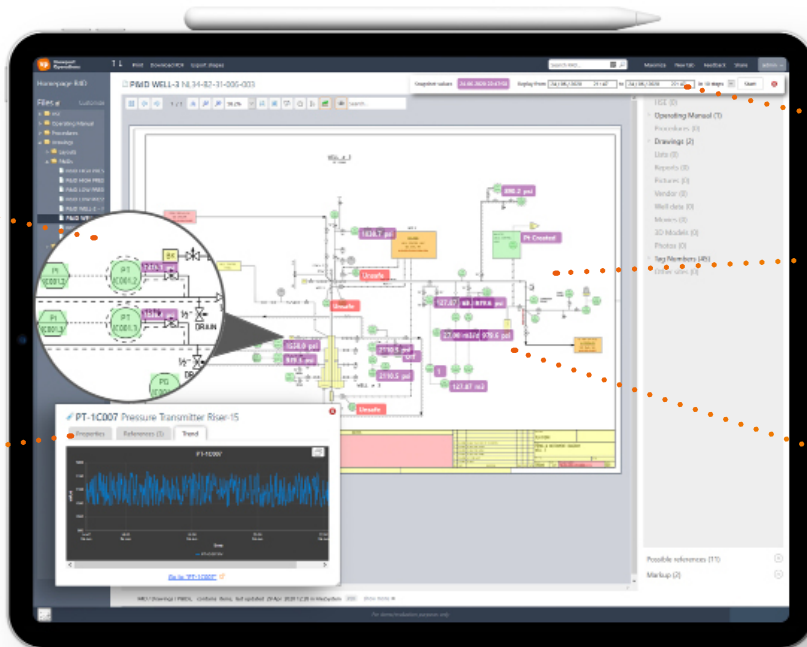

Viewpoint OSIssoft PI Connector

The Viewpoint OSIssoft PI Connector is developed to retrieve and visualize real-time data, as well as historical trends, right inside existing drawings and documentation. By displaying data from the PI system in the right context, situational awareness and understanding of the plant or equipment is improved vastly. By leveraging mappings defined in OSIssoft PI AF, Viewpoint unlocks valuable information to end users via an easy-to-use web application.

Viewpoint OSIssoft PI Integration

The integration of Viewpoint and the OSIssoft PI system significantly improves the efficiency of operations and maintenance staff. With Viewpoint Operations, P&IDs can be viewed on multiple devices, requiring minimal training. Historic trends and current process values can be viewed inside existing documents and drawings, giving unprecedented insight and increasing situational awareness.

Display real time data in any document type: P&IDs, procedures, etc.

Trend popup showing all PI data available for a P&ID tag

Replay specific historic intervals

Choose preferred PI tags to show next to P&ID tags (process values or rather inhibitions?)

About Viewpoint.ai

Powered by Radial SG, Viewpoint is AI-driven software that creates a single view of all of your technical data. By showing the bigger picture, it enables the making of informed decisions, fast!